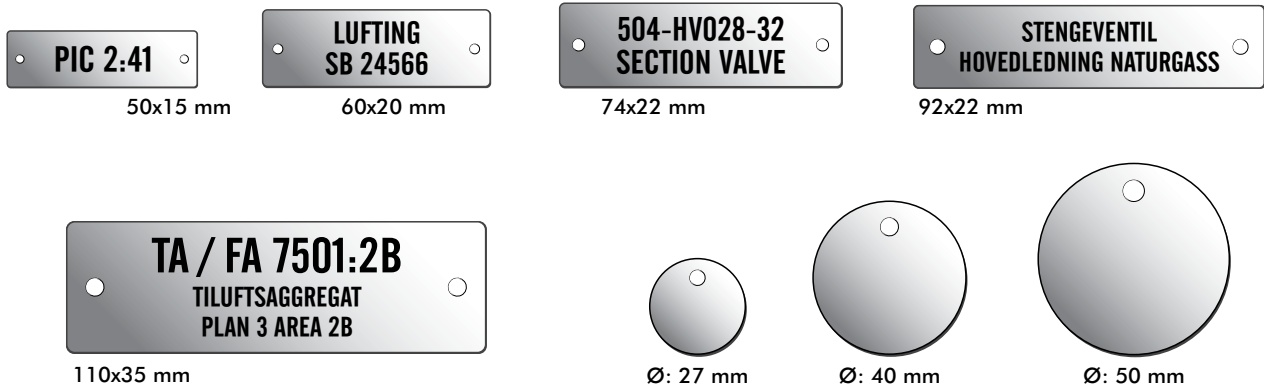

GRAVERTE SKILT

Metallskilter og ventilbrikker.

Kan leveres i 316SS Stainless steel eller i plast 1,6mm tykk med tape

Skilt i henhold til TR3023, Ver. 3

Marking and labeling Electrical, instrument and telecommunications installations, offshore units