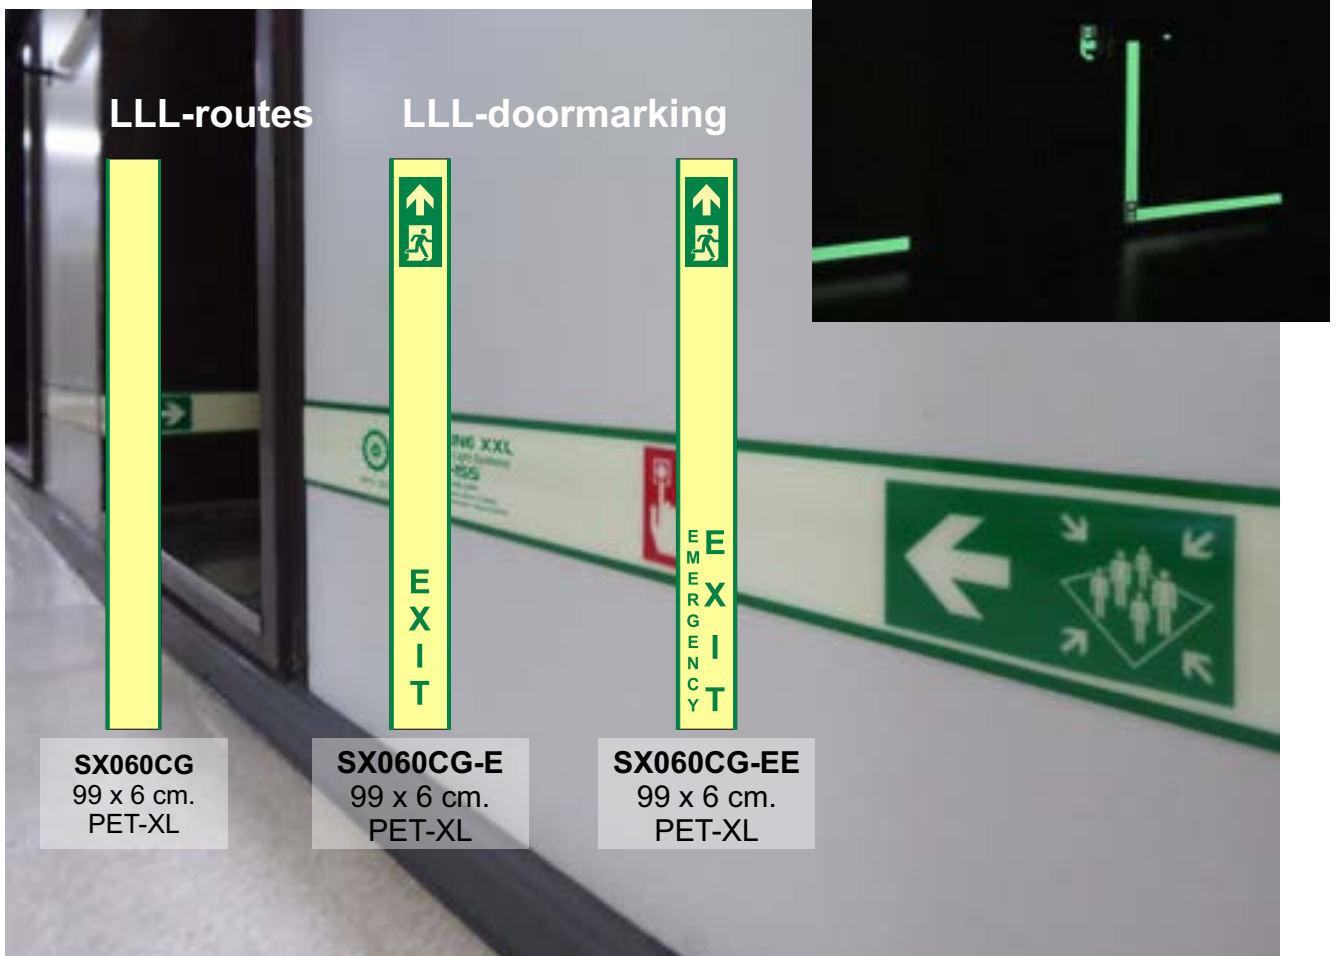

LOW LOCATION LIGHTING SYSTEM

INNOVATIVE NEW MATERIAL: PET-X

T2 Safety AS offers as the only importer in the norwegian market SafeSign PET-X LLLL photoluminescent strips. This innovative product offers the following benefits:

- Glossy finish
- PVC Free
- Halogen Free
- Easy to wipe clean
- UV resistant
- Recyclable
- No end caps needed
- 5 year warranty
- > 10 years life durability
- No shrinking
- 50% timesaving on installation
- Self-adhesive backing
- Salt Water resistant

Benefits compared to aluminium profile systems:

- No lost or loose end caps
- No gaps due to shrinking
- No more dirt collection on profile
- No mechanical damages
- No more dirt on insert which cannot be removed

Certificates & Standards

- Green Passport
- Korean Register of Shipping No. RTD25219-LL001
- DNV, Module B
- DNV Module D No. MEDB00000VJ No. MEDD00000HK